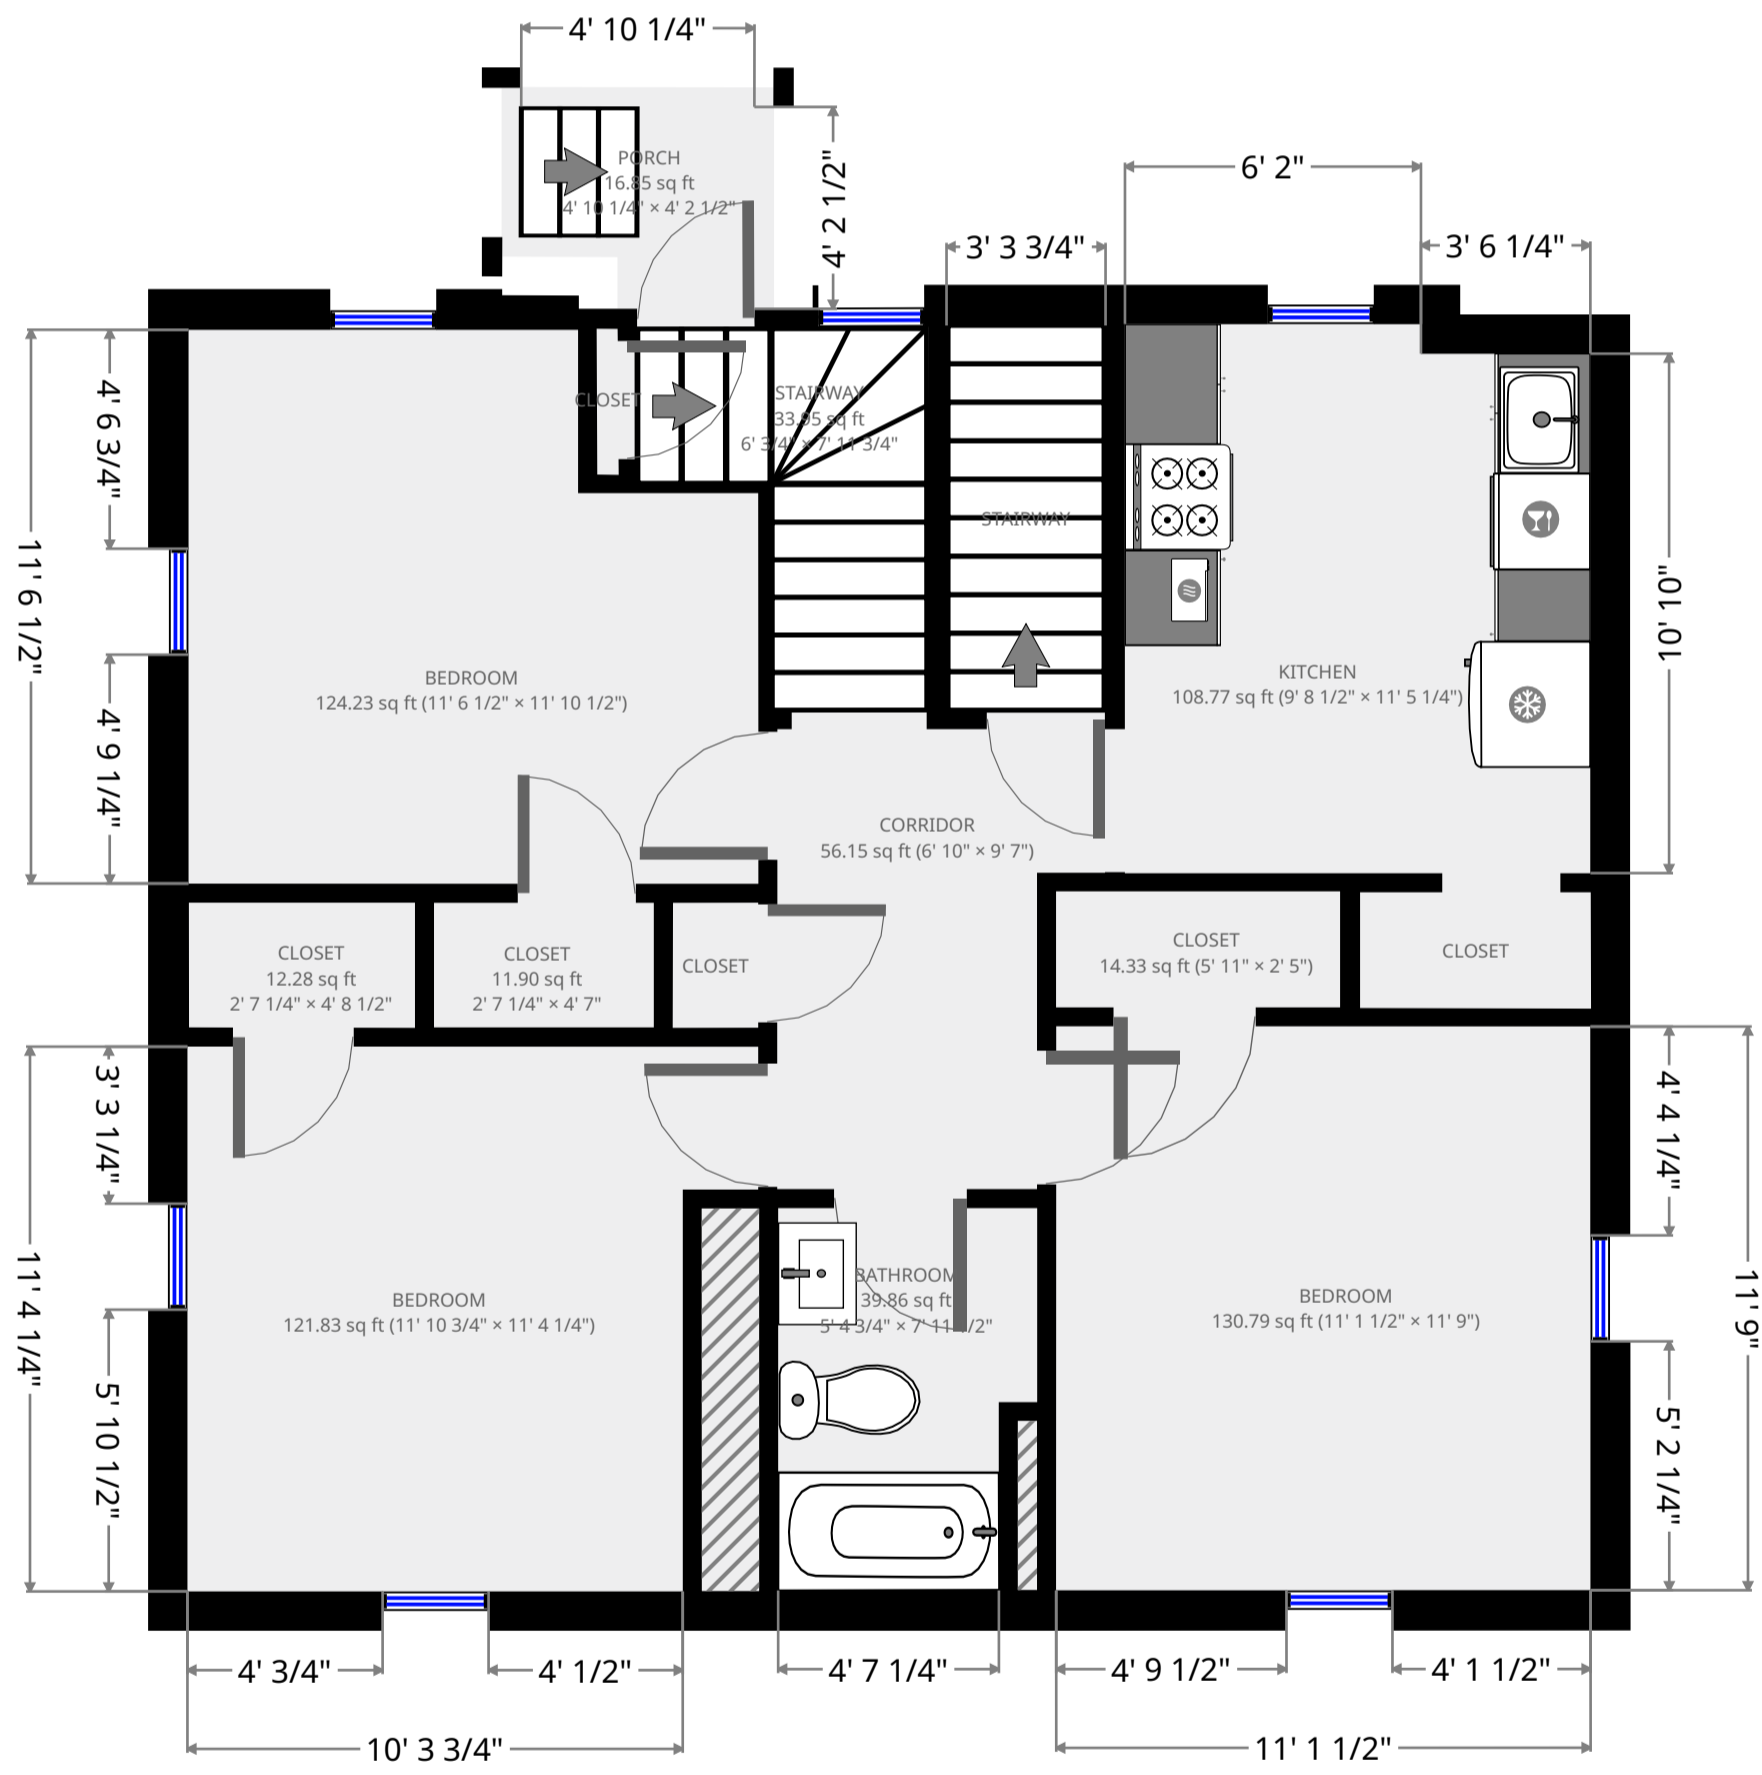

432 1/2 E Bloomington

Statistics

1214 sq ft
2 Floors
2 Bedrooms
1 Bathroom

1st Floor

432 1/2 E Bloomington

Statistics

1214 sq ft
2 Floors
2 Bedrooms
1 Bathroom

2nd Floor